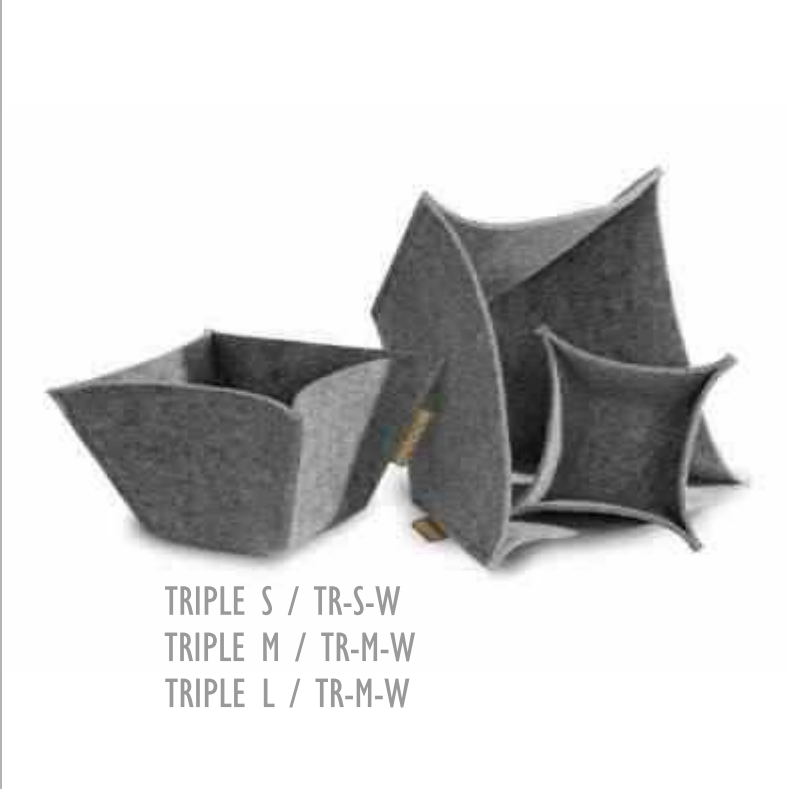

TRIPLE S / TR-S-W
TRIPLE M / TR-M-W
TRIPLE L / TR-M-W