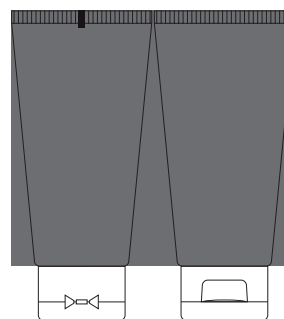

INHALT CONTENT

„Sensitiv“ Sonnenmilch LSF 30 ●●

„Sensitiv“ Sun lotion SPF 30
Art.-Nr. 9123100T11-D

1.000 St. pcs.	4,09 €
3.000 St. pcs.	3,75 €
5.000 St. pcs.	3,55 €

Sonnenmilch LSF 30 mit attraktivem Duft ●●

Sun lotion SPF 30 with an attractive Scent
Art.-Nr. 9113100T11-D

1.000 St. pcs.	4,09 €
3.000 St. pcs.	3,75 €
5.000 St. pcs.	3,55 €

Sonnenmilch LSF 50 mit attraktivem Duft ●●

Sun lotion SPF 50 with an attractive Scent
Art.-Nr. 9115100T11-D

1.000 St. pcs.	4,45 €
3.000 St. pcs.	3,99 €
5.000 St. pcs.	3,95 €

Oliven Soft Handcreme ●

Olive Oil Soft Hand Cream
Art.-Nr. 9220100T11-D

1.000 St. pcs.	2,99 €
3.000 St. pcs.	2,45 €
5.000 St. pcs.	2,29 €

Aloe Vera Soft Handcreme

Aloe Vera Soft Hand Cream
Art.-Nr. 9221100T11-D

1.000 St. pcs.	2,99 €
3.000 St. pcs.	2,45 €
5.000 St. pcs.	2,29 €

Handcreme mit Hanfsamenöl ●

Hand Cream with Hemp Seed Oil
Art.-Nr. 9224100T11-D

1.000 St. pcs.	3,29 €
3.000 St. pcs.	2,79 €
5.000 St. pcs.	2,69 €

VEREDELUNG FINISHING

4c Rundum-Druck

4c All-round printing

1.500 St. pcs.	inklusive included
3.000 St. pcs.	inklusive included
5.000 St. pcs.	inklusive included
Einrichtungskosten Set up costs	115,00 €

DRUCKBEREICHE PRINTING AREA

4c Digitaldruck
4c Digital printing

Druckfläche Print area 120 x 126 mm

PRODUKTDDETAILS PRODUCT DETAILS

Farbe und Verpackung

Color and Packaging

Tubenfarbe
Tube color

weiß - ab 5.000 St. in Pantone
erhältlich -
Preis auf Anfrage
White - from 5,000 pcs. tube color
according to pantone available - prices
on request

Verschlussfarbe
Cap color

weiß - Schraubverschluss
- ab 5.000 St. in Pantone erhältlich -
Preis auf Anfrage
White - screw cap
- from 5,000 pcs. color according to pan-
tone available - prices on request

Kartonage
Cardboard

auf Anfrage
on request

PRODUKTDDETAILS PRODUCT DETAILS

Das Druckverfahren ermöglicht das Drucken von Fotos, Farbverläufen, Transparenzen und jede weitere Art von 4c-Motiven. Das Besondere hierbei ist, dass das Motiv direkt auf die Tube rundum aufgebracht wird. Im Vergleich zum Picture-Print Verfahren lässt sich hier die Tube Vollflächig bedrucken und bietet mehr Platz für das Layout.

The printing method allows printing photos, color gradients, transparencies and any other type of 4c motifs. The special thing here is that the motif is applied directly to the tube all around. In comparison to the picture print process, the tube can be printed over the entire surface and offers more space for the layout.