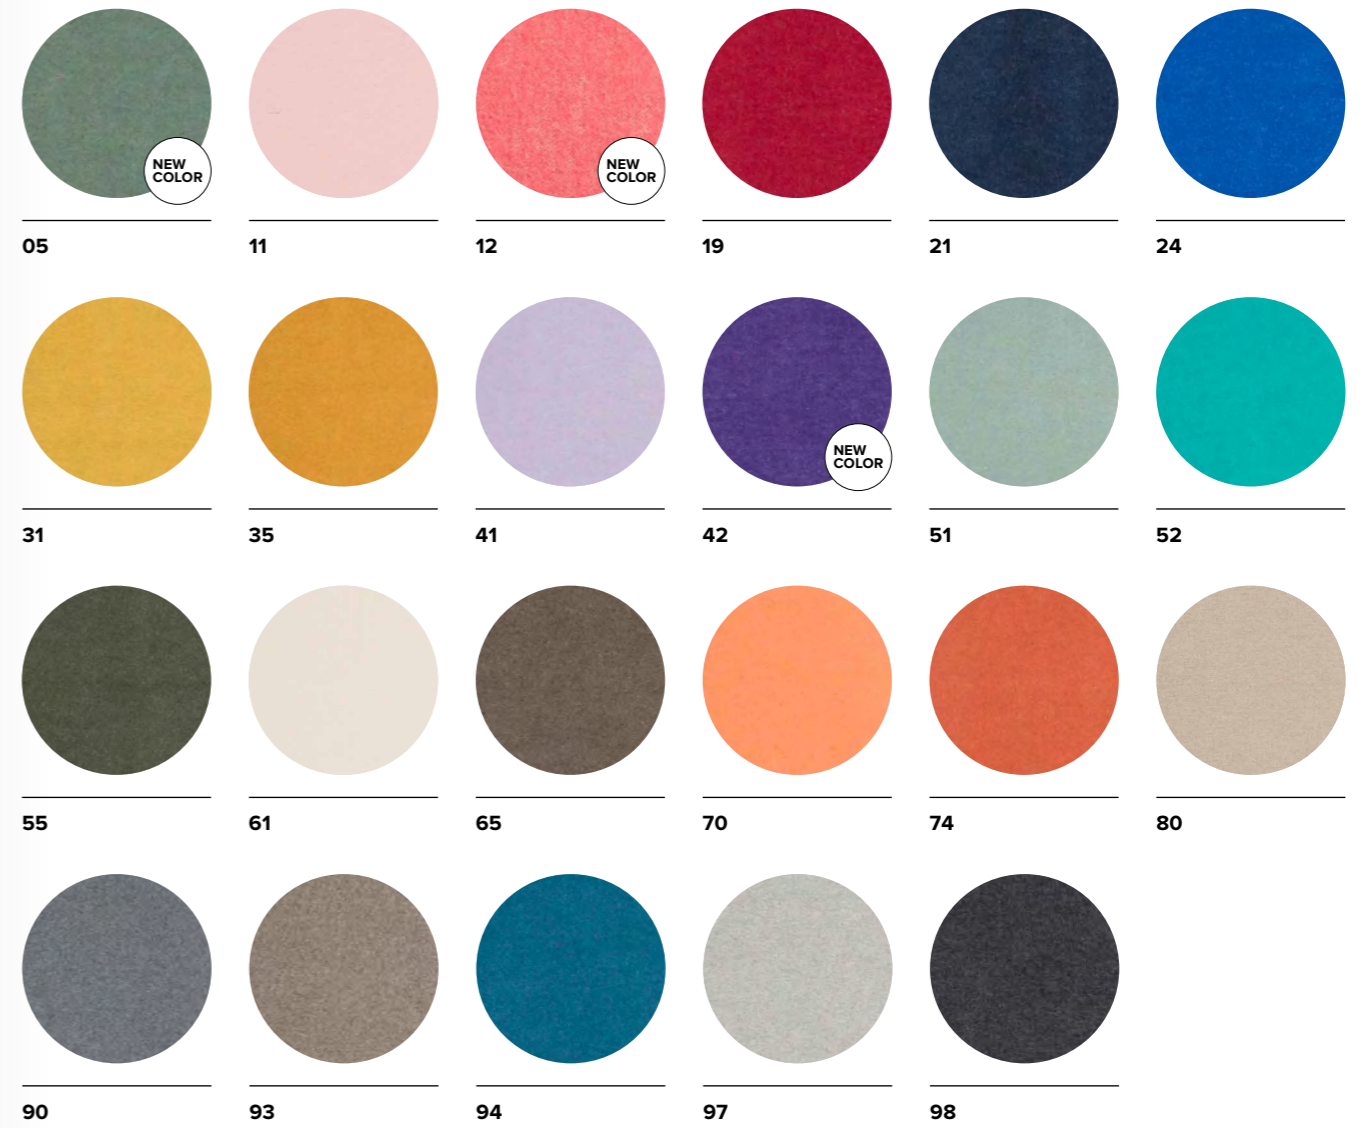

SYLT
KISSENHÜLLE / CUSHION COVER

MATERIAL
85% Baumwolle / Cotton
8% Viskose / Rayon
7% Polyacryl

Decke / Blanket
3102 / ..
 140 x 200 cm

SYLT
 DECKE / BLANKET

MATERIAL
 85% Baumwolle / Cotton
 8% Viskose / Rayon
 7% Polyacryl