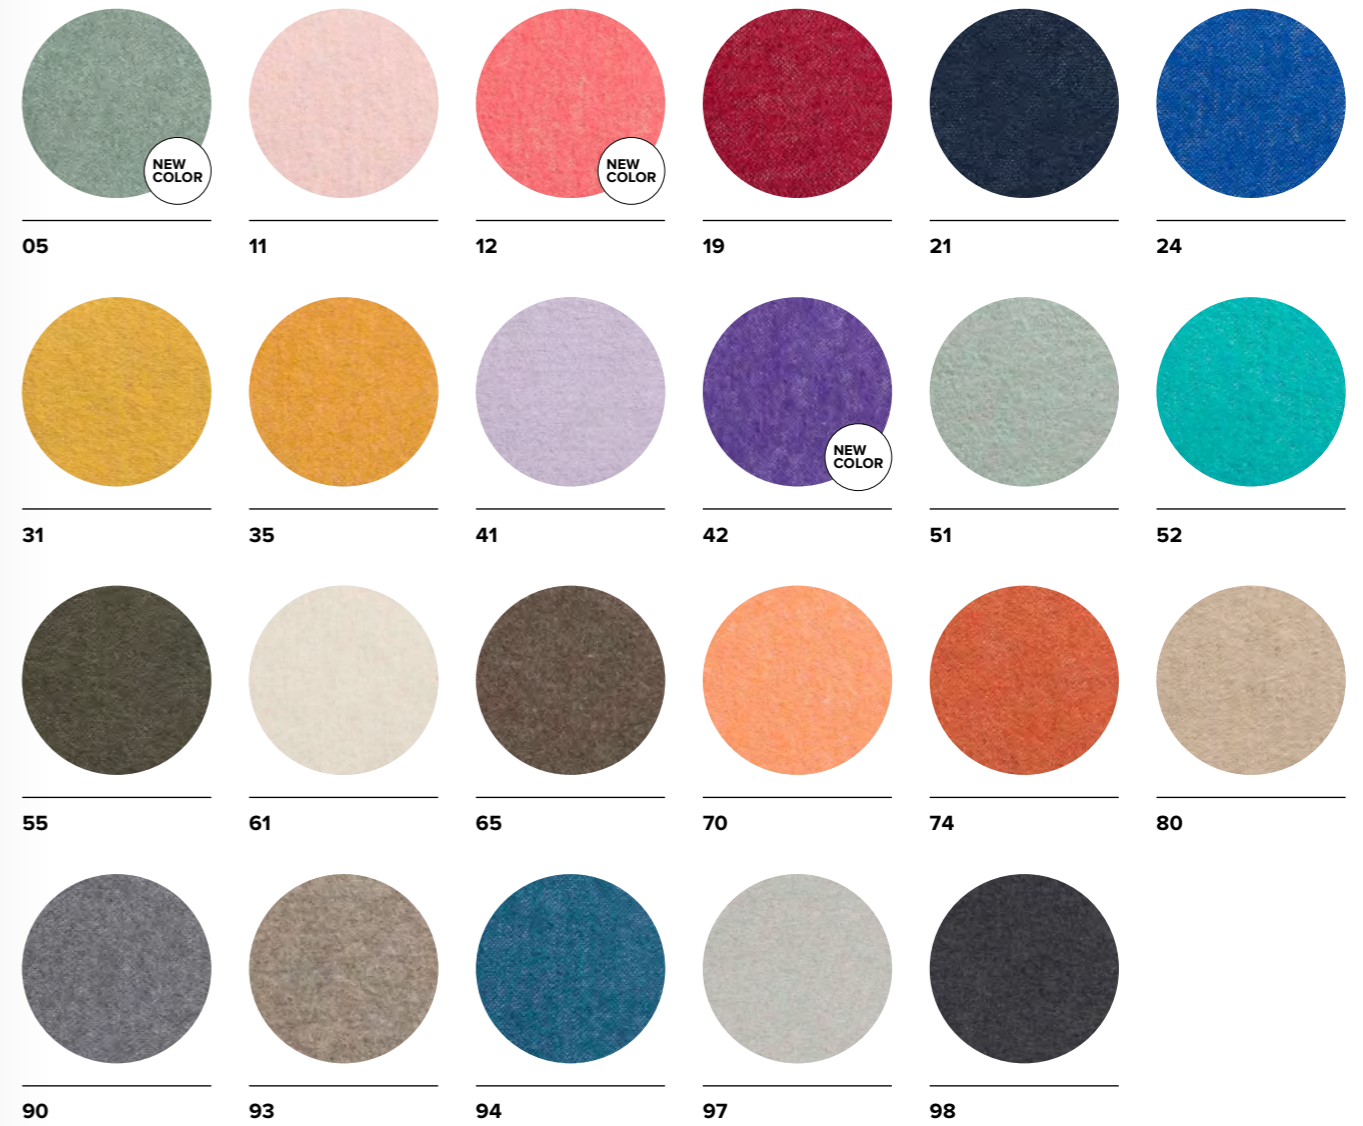

SYLT
KISSENHÜLLE / CUSHION COVER

MATERIAL
85% Baumwolle / Cotton
8% Viskose / Rayon
7% Polyacryl

Decke / Blanket
3102 / ..
 140 x 200 cm

SYLT
 DECKE / BLANKET

MATERIAL
 85% Baumwolle / Cotton
 8% Viskose / Rayon
 7% Polyacryl