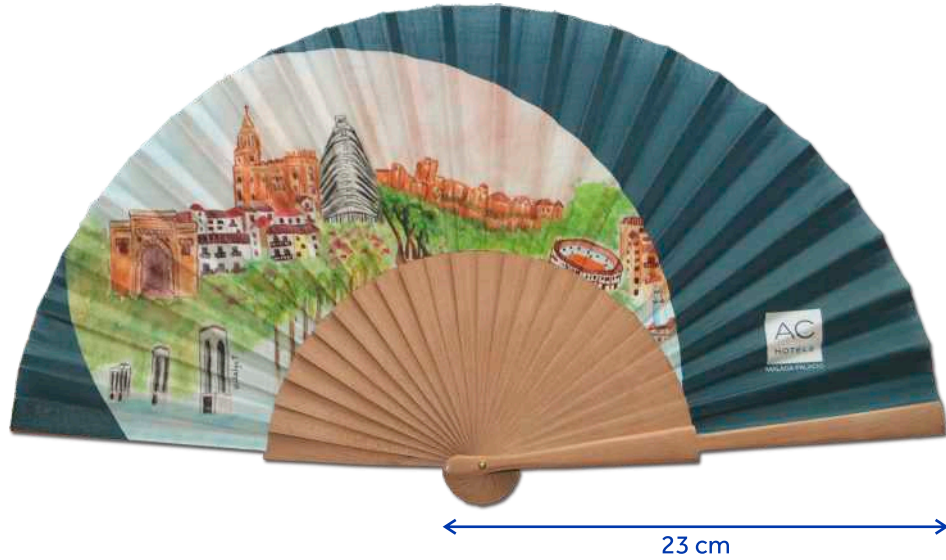

Polished Sticks

MOD.
222/P

24 polished pear
wood sticks

24 varillas madera
peral pulido