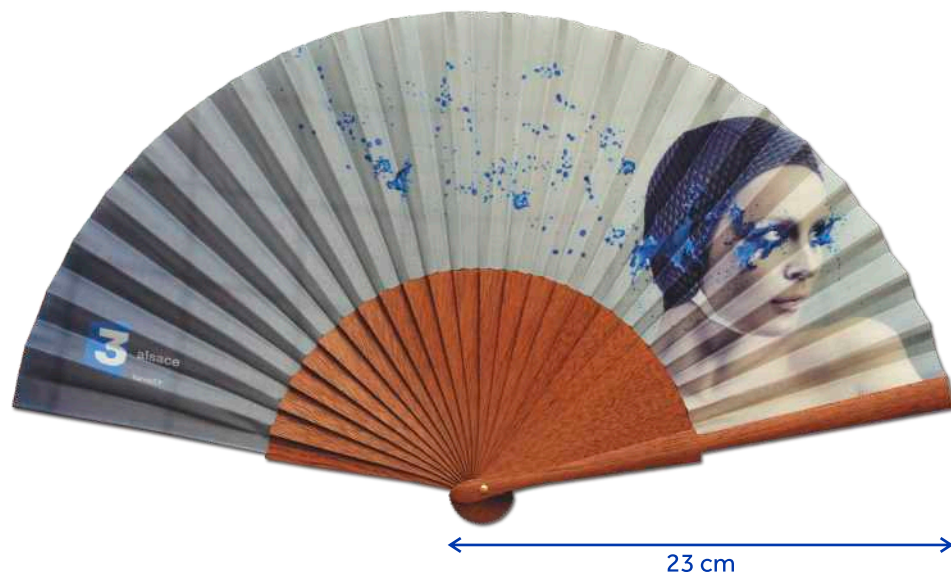

MOD.
222/S

24 polished sipo
wood sticks

24 varillas madera
sipo pulido