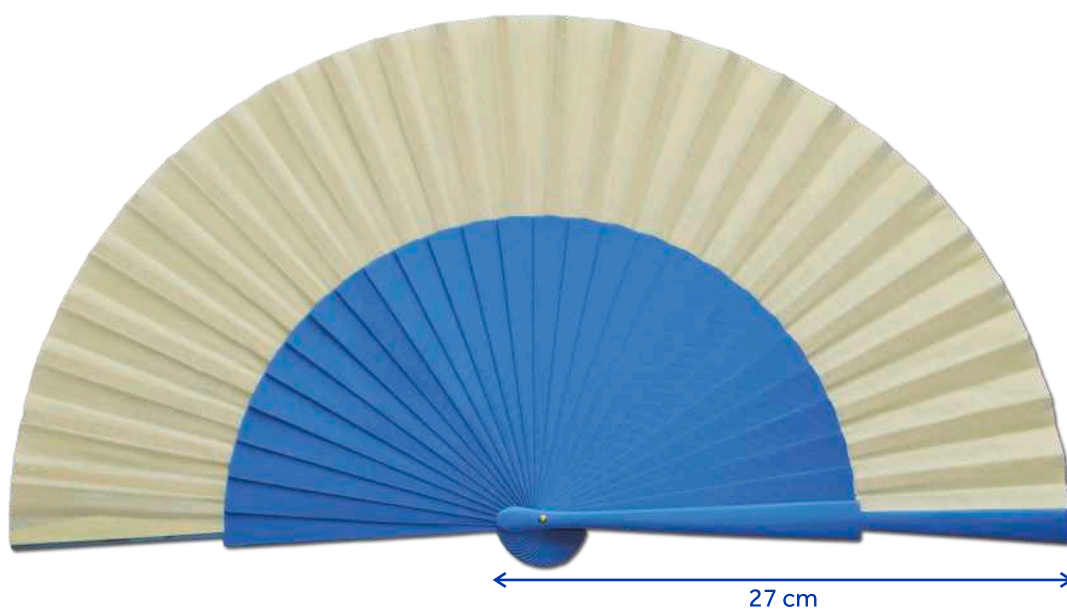

MOD.
610/CB+C

28 wooden sticks
colour+varnish or
varnish+varnish
finished
(+colour or varnish
rear)

28 varillas madera
color+barniz ó
barniz+barniz
(+color o barniz
por detrás)