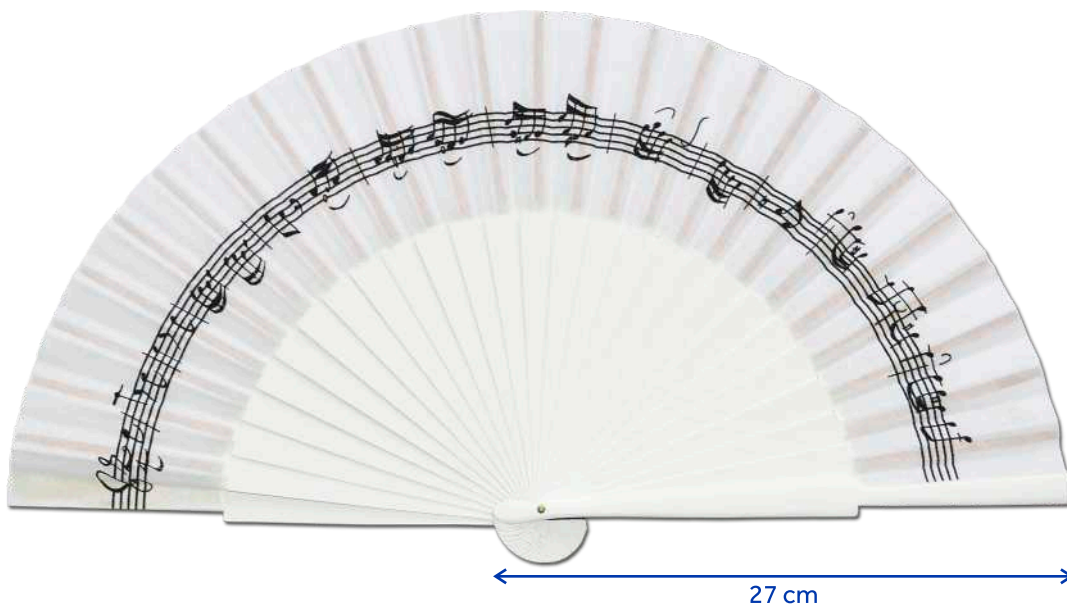

MOD.
610/C+C

28 wooden sticks
colour or varnish
finished
(+colour or varnish
rear)

28 varillas madera
una capa de color
o barniz
(+color o barniz
por detrás)